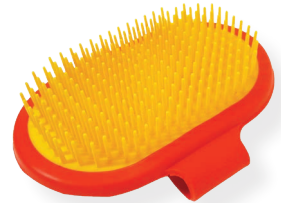

CARE & HYGIENE

HYGIENIC BAGS, BRUSHES

4DOG Brush Glove 24cm
MF.01438 / 8011391571002

4DOG Oval Rubber Glove
MF.02170 / 5949060200126